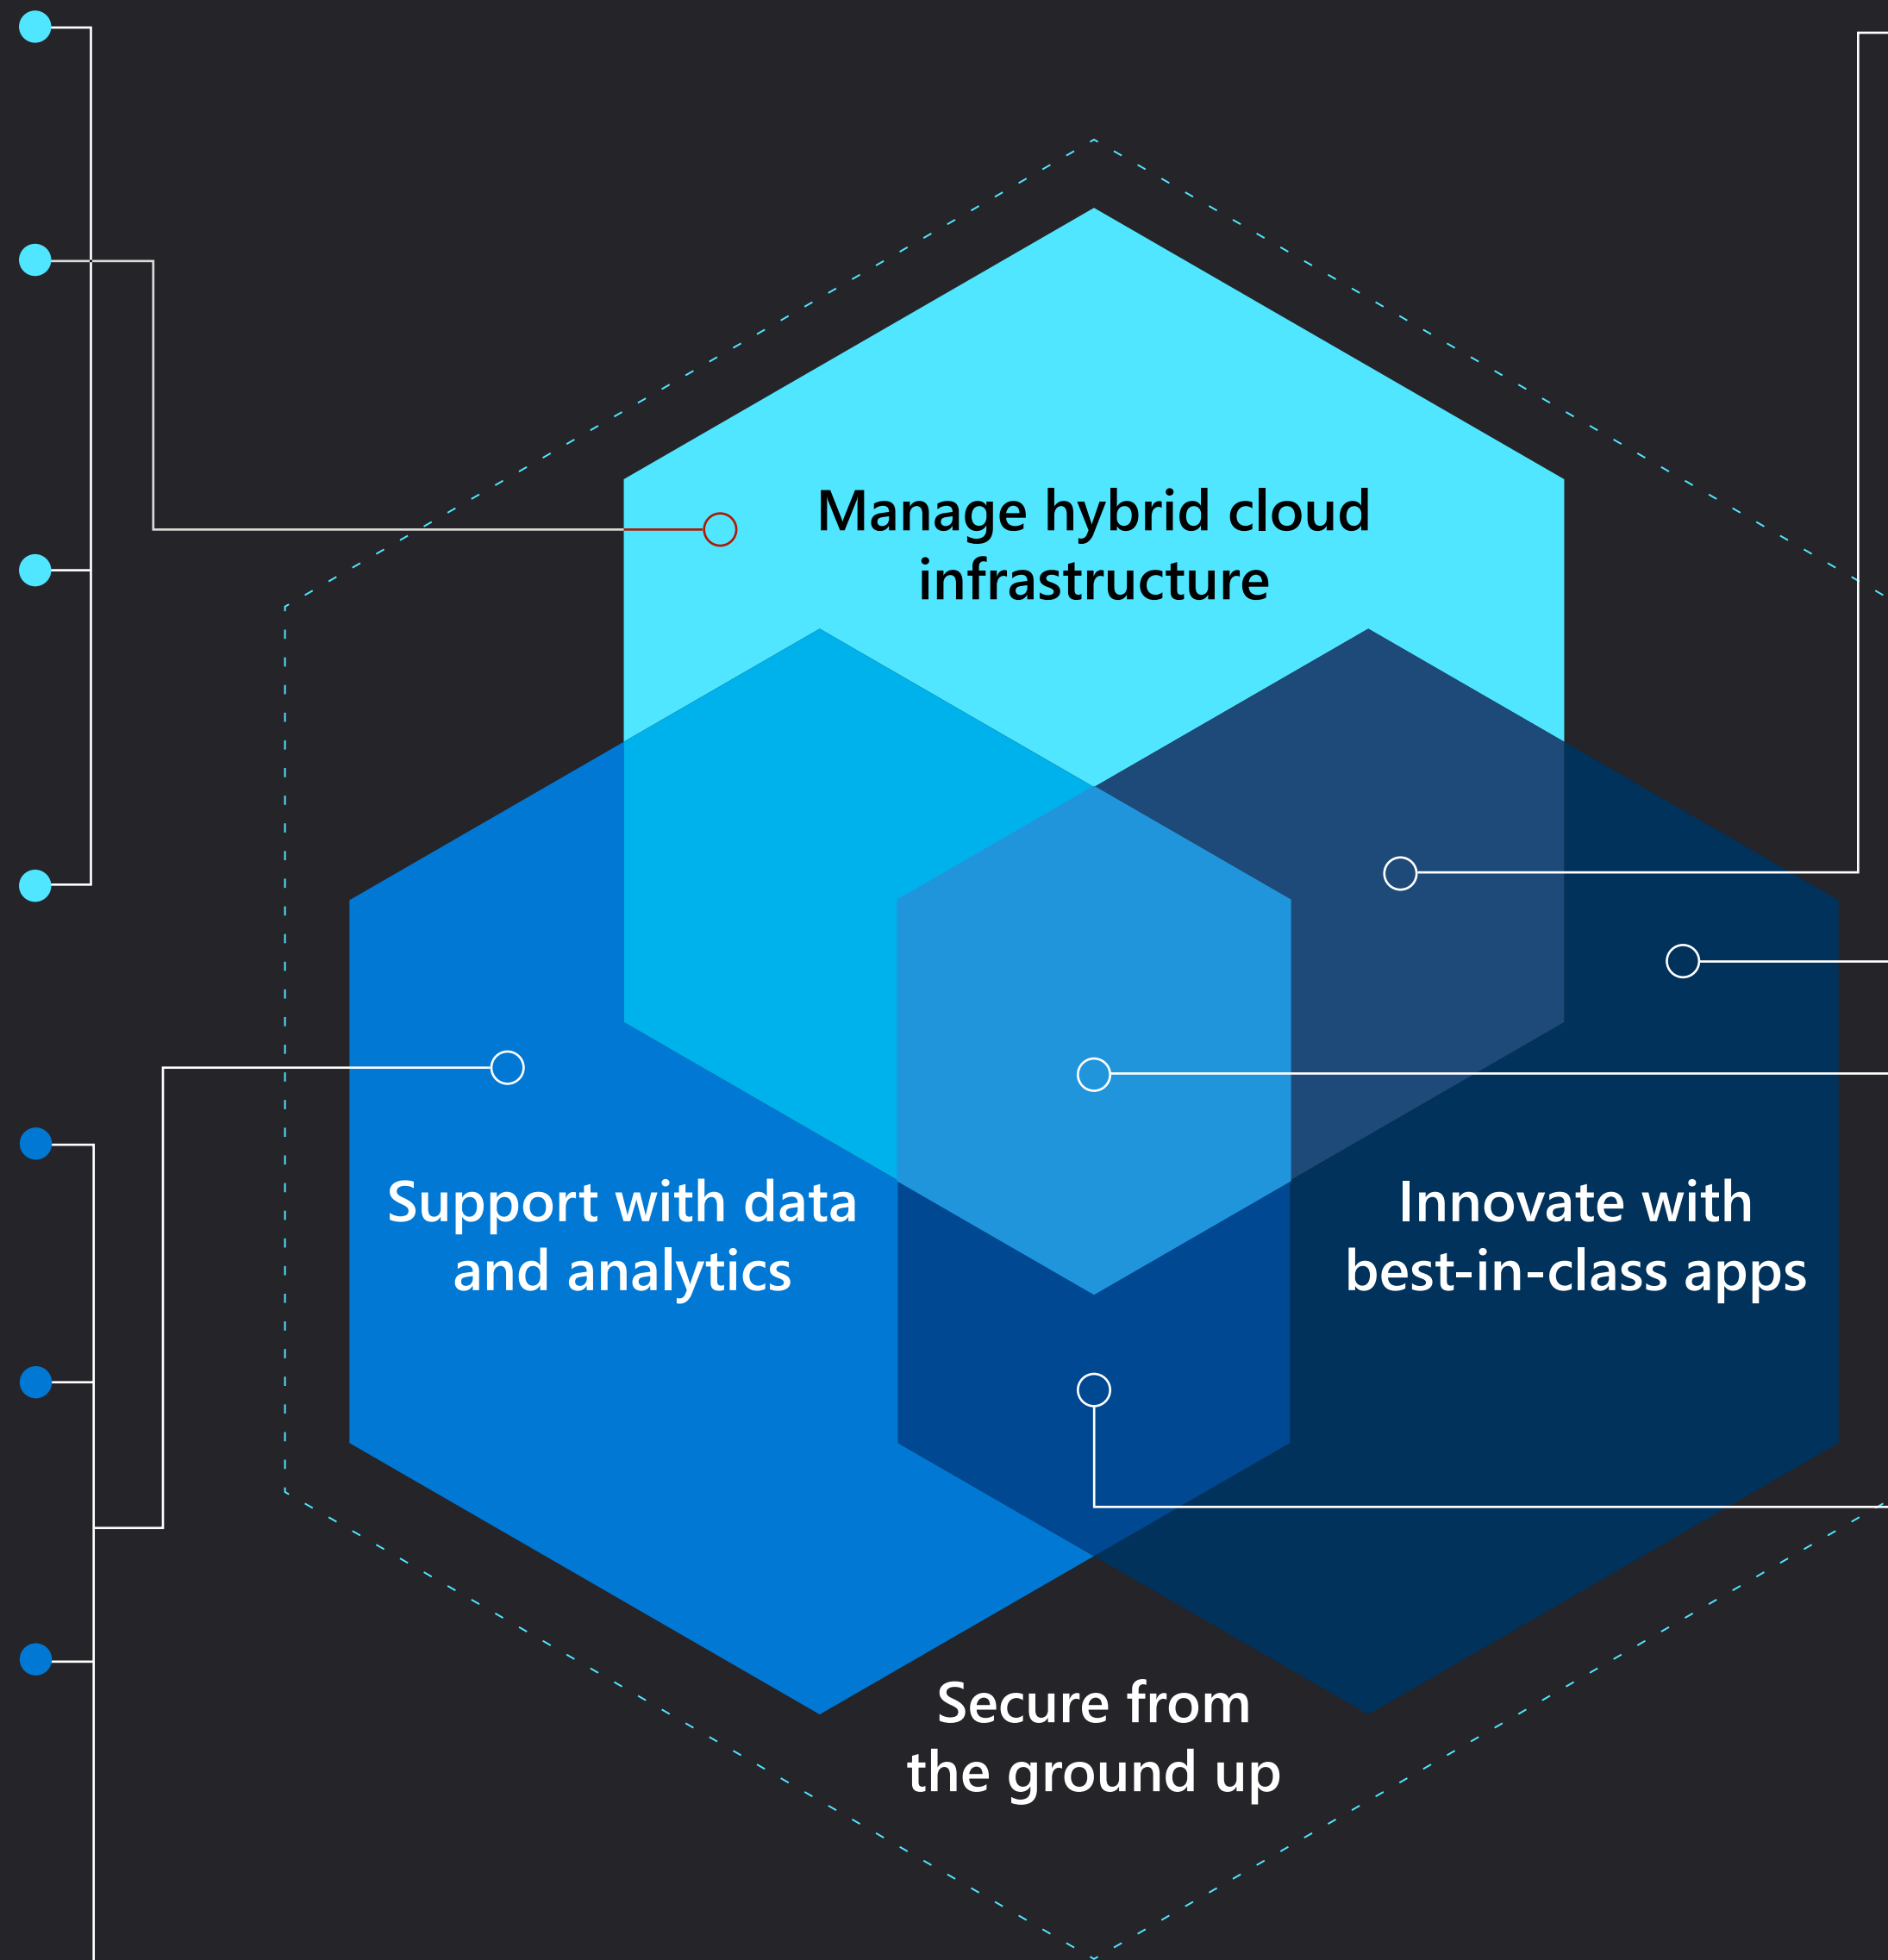

Azure Security Engineer Associate

Azure Security Engineers implement security controls and threat protection; manage identity and access; and protect data, applications, and networks in cloud and hybrid environments as part of end-to-end infrastructure.

Azure for SAP Workloads Specialty

Architects or engineers for Azure for SAP Workloads have extensive experience and knowledge of the SAP system landscape and industry standards that are specific to the long-term operation of an SAP solution on Microsoft Azure.

Azure Stack Hub Operator Associate

Azure Stack Hub operators provide cloud services to their end users or customers from within their own datacenter using Azure Stack Hub.

Azure Data Scientist Associate

Azure Data Scientists implement and run machine learning workloads on Microsoft Azure Machine Learning.

Azure Data Engineer Associate

Azure Data Engineers design and implement the management, monitoring, security, and privacy of data solutions using the full stack of Microsoft Azure data services.

Azure Database Administrator Associate

Azure Database Administrators implement and manage cloud and on-premises relational databases built on top of Microsoft SQL Server and Azure data services.

Data Analyst Associate

Data Analysts help businesses to maximize the value of their data assets using Microsoft Power BI.

DevOps Engineer Expert

DevOps Engineers work with people, processes, and technologies to continuously deliver business value.

Azure Developer Associate

Azure Developers design, build, test, and maintain cloud applications and services.

Azure IoT Developer Specialty

Azure IoT Developers develop cloud and edge components of an Azure IoT solution.

Azure Fundamentals

Azure Fundamentals validates foundational knowledge of cloud services and how those services are provided with Microsoft Azure.

Azure Solutions Architect Expert

Azure Solutions Architects design and implement solutions that run on Microsoft Azure, including aspects like compute, network, storage, and security.

Azure AI Engineer Associate

Azure AI Engineers use cognitive services, machine learning, and knowledge mining to architect and implement Microsoft AI solutions involving natural language processing, speech, computer vision, and conversational AI.

Azure AI Fundamentals

Azure AI Fundamentals validates foundational knowledge of machine learning and artificial intelligence concepts and related Microsoft Azure services.

Azure Data Fundamentals

Azure Data Fundamentals validates foundational knowledge of core data concepts and how they are implemented using Microsoft Azure data services.

Azure. Invent with purpose.